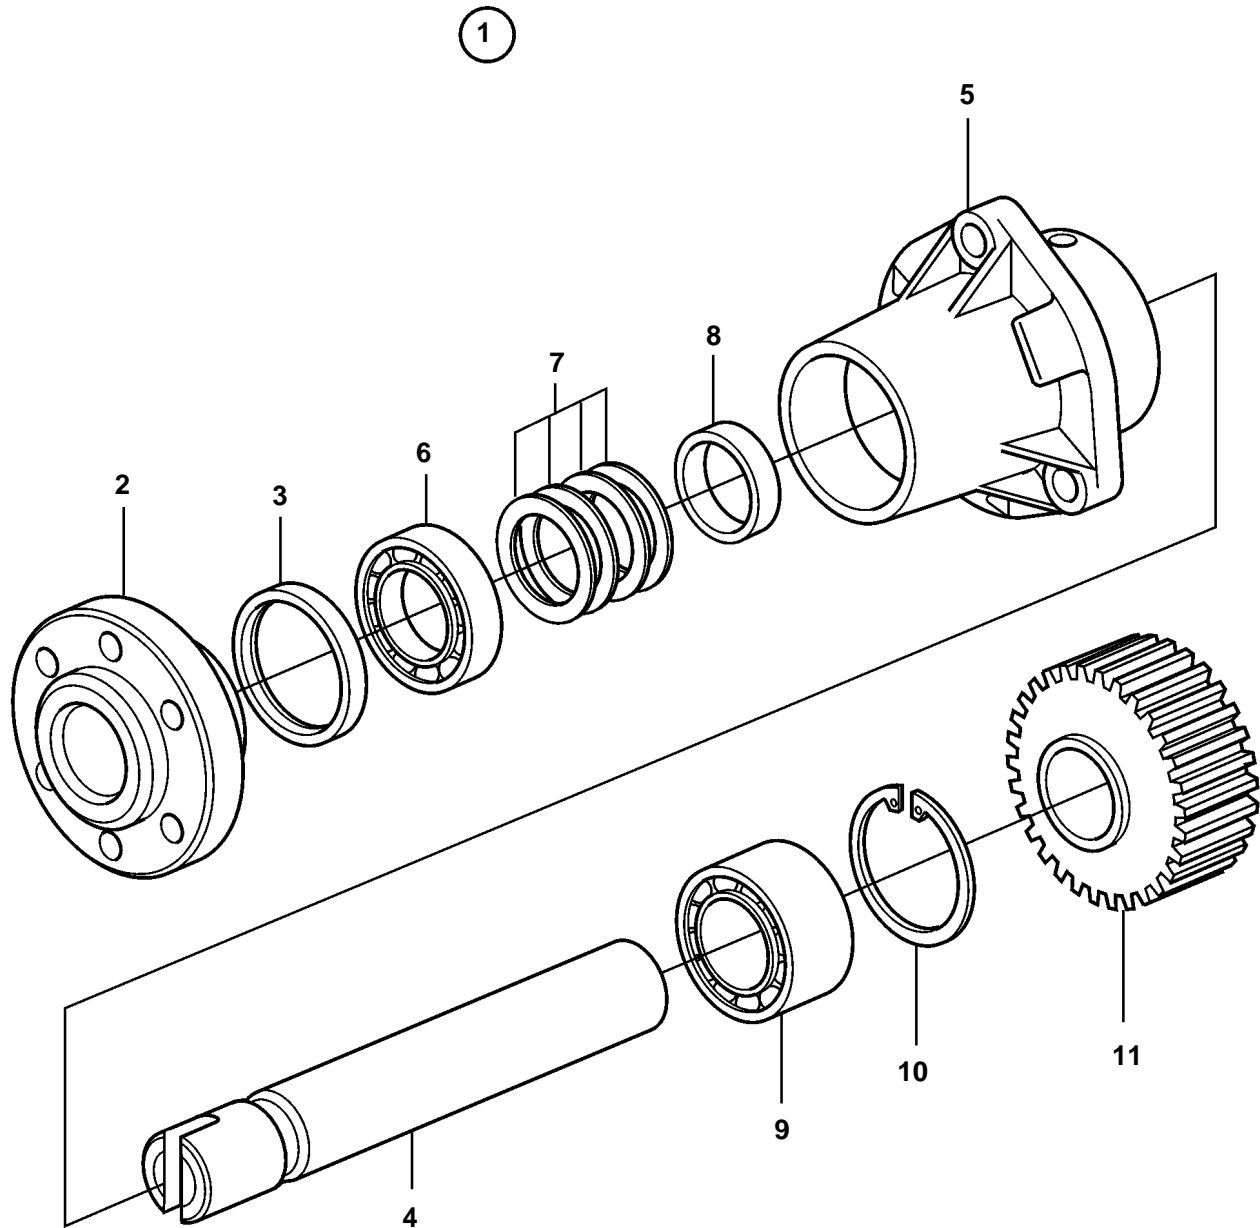

D12D-A MH, D12D-B MH, D12D-C MH, D12D-E MH, D12D-G MH, D12C-A MP, D12D-A MP, D12D-B MP, D12D-C MP, D12D-D MP, D12D-E MP, D12D-F MP

D12D-A MH, D12D-B MH, D12D-C MH, D12D-E MH, D12D-G MH, D12C-A MP, D12D-A MP, D12D-B MP, D12D-C MP, D12D-D MP, D12D-E MP, D12D-F MP

REF	PART NO.	QTY	DESCRIPTION
1	8193986	1	Driving device
2	1547846	1	· Hub
3	1546480	1	· Sealing ring
4		1	· Shaft
5		1	· Bearing housing
6	11013	1	· Ball bearing
7	1677558	4	· Disc spring
8		1	· Spacer
9	471499	1	· Ball bearing
10	914532	1	· Snap ring
11		1	· Gear